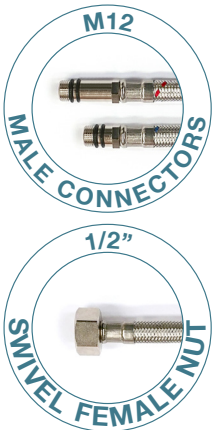

Size	Product Code	Pack Quantity	RRP
300mm	FP-3/8x1/2-300	Pairs	£6.60
500mm	FP-3/8x1/2-500	Pairs	£7.48

3/8" x 3/8" Swivel Female Nut

1. Hose DIA.: 10mm, inner DIA=7mm
2. Wires: 304 Stainless steel wire
3. Inner Tube: EPDM
4. Brass Nut, nickel plated
5. Brass Insert
6. Brass male, nickle plated
7. Washer and O-ring: NBR

Size	Product Code	Pack Quantity	RRP
300mm	FP-M8x1/2-300	Pairs	£5.96
500mm	FP-M8x1/2-500	Pairs	£6.40

M10 x 1/2" Swivel Female Nut

1. Hose DIA.: 10mm, inner DIA=7mm
2. Wires: 304 Stainless steel wire
3. Inner Tube: EPDM
4. Brass Nut, nickel plated
5. Brass Insert
6. Brass male, nickle plated
7. Washer and O-ring: NBR

FLEXIBLE PIPE / TAP CONNECTORS

M10 x 3/8" Swivel Female Nut

1. Hose DIA.: 10mm, inner DIA=7mm
2. Wires: 304 Stainless steel wire
3. Inner Tube: EPDM
4. Brass Nut, nickel plated
5. Brass Insert
6. Brass male, nickle plated
7. Washer and O-ring: NBR

Size	Product Code	Pack Quantity	RRP
300mm	FP-M10x3/8-300	Pairs	£6.60
500mm	FP-M10x3/8-500	Pairs	£7.48

M12 x 1/2" Swivel Female Nut

1. Hose DIA.: 10mm, inner DIA=7mm
2. Wires: 304 Stainless steel wire
3. Inner Tube: EPDM
4. Brass Nut, nickel plated
5. Brass Insert
6. Brass male, nickle plated
7. Washer and O-ring: NBR