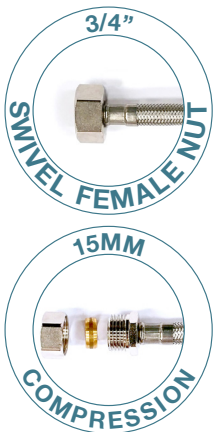

Size	Product Code	Pack Quantity	RRP
300mm	FPxWRASx3/4x3/4x300	Singles	£5.44
500mm	FPxWRASx3/4x3/4x500	Singles	£7.08

M10 x 1/2" Swivel Female Nut (Inner Bore 9mm)

1. Hose DIA.: 12mm, inner DIA=9mm
2. Wires: 304 Stainless steel wire
3. Inner Tube: EPDM
4. Brass Nut, nickle plated
5. Brass Insert
6. Brass male, nickle plated
7. Washer and O-ring: NBR

Size	Product Code	Pack Quantity	RRP
300mm	FPxWRASxM10x1/2x300	Pairs	£5.92
500mm	FPxWRASxM10x1/2x500	Pairs	£7.44
900mm	FPxWRASxM10x1/2x900	Pairs	£9.72

FLEXIBLE PIPE / TAP CONNECTORS

1/2" x 15mm Compression

1. Hose DIA.: 12mm, inner DIA=8mm
2. Wires: 304 Stainless steel wire
3. Inner Tube: EPDM
4. Brass Nut, nickel plated
5. Brass Insert
6. Brass male, nickle plated
7. Washer and O-ring: NBR

Size	Product Code	Pack Quantity	RRP
300mm	FP-1/2xCOMP-300	Pairs	£6.20
500mm	FP-1/2xCOMP-500	Pairs	£7.60
600mm	FP-1/2xCOMP-600	Pairs	£8.88
900mm	FP-1/2xCOMP-900	Pairs	£10.44

3/4" x 15mm Compression

1. Hose DIA.: 12mm, inner DIA=8mm
2. Wires: 304 Stainless steel wire
3. Inner Tube: EPDM
4. Brass Nut, nickel plated
5. Brass Insert
6. Brass male, nickle plated
7. Washer and O-ring: NBR